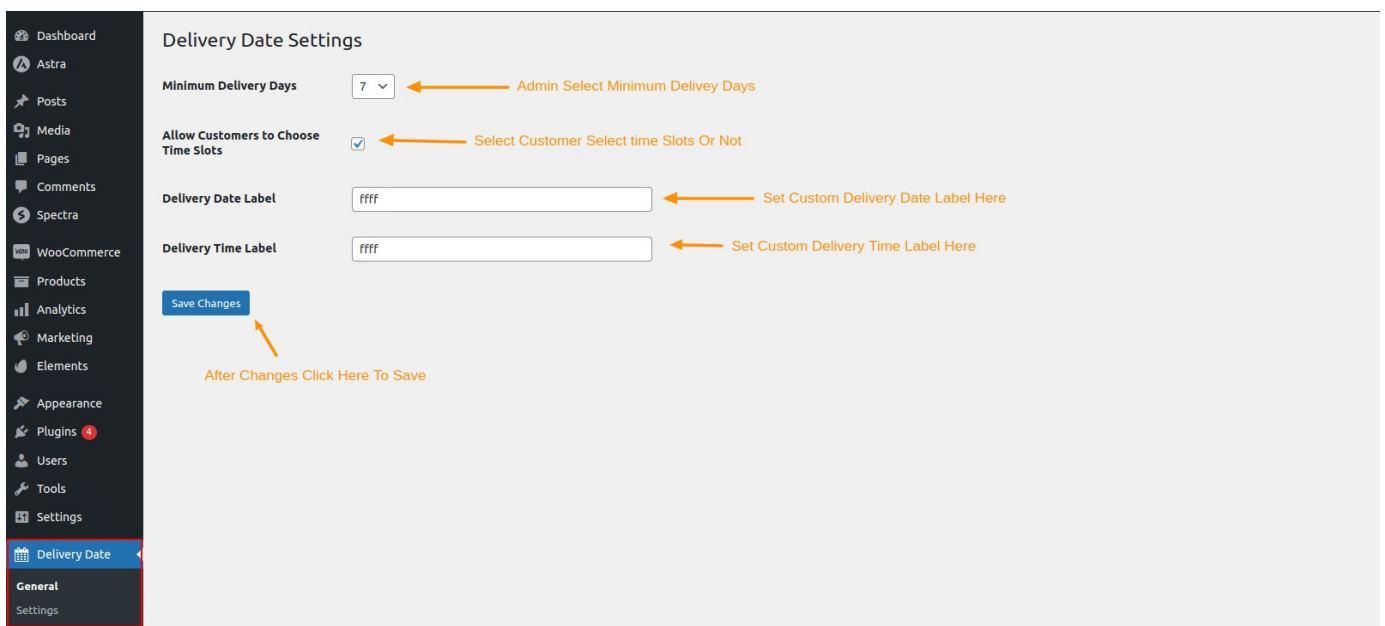

How to Configure Plugin

Step 1: Configuration

After Active Plugin Select **Delivery Date** From Right Side Menu For Configure The Plugin.

Admin Can Select And Manage Multiple Functionalities.